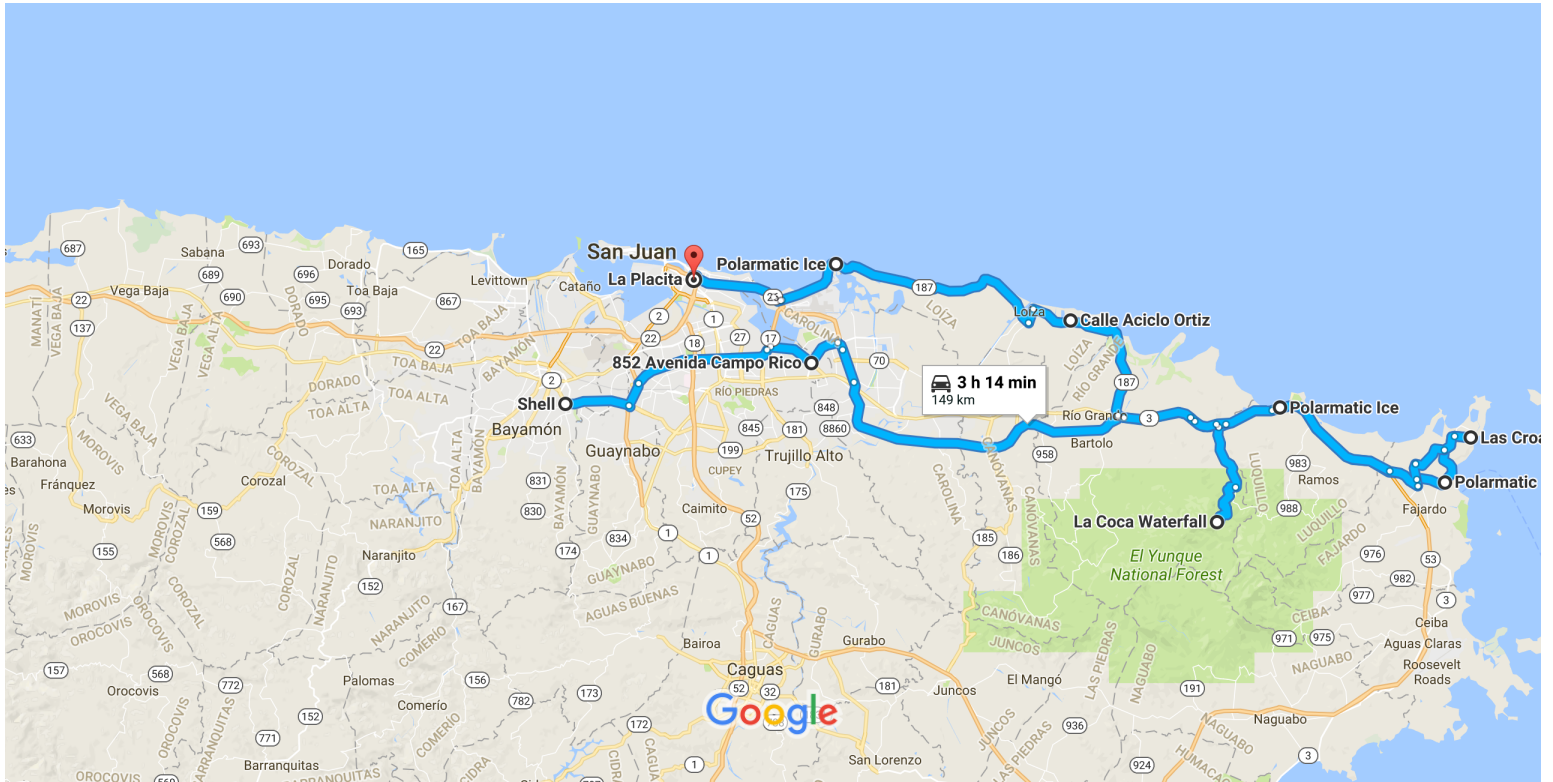

Shell to La Placita, Calle Dos Hermanos, San Juan

Drive 149 km, 3 h 14 min

Map data ©2018 Google 5 km

via Av. Jesús Toribio Piñero/PR-17

3 h 14 min

3 h 14 min without traffic

149 km

This route has tolls.