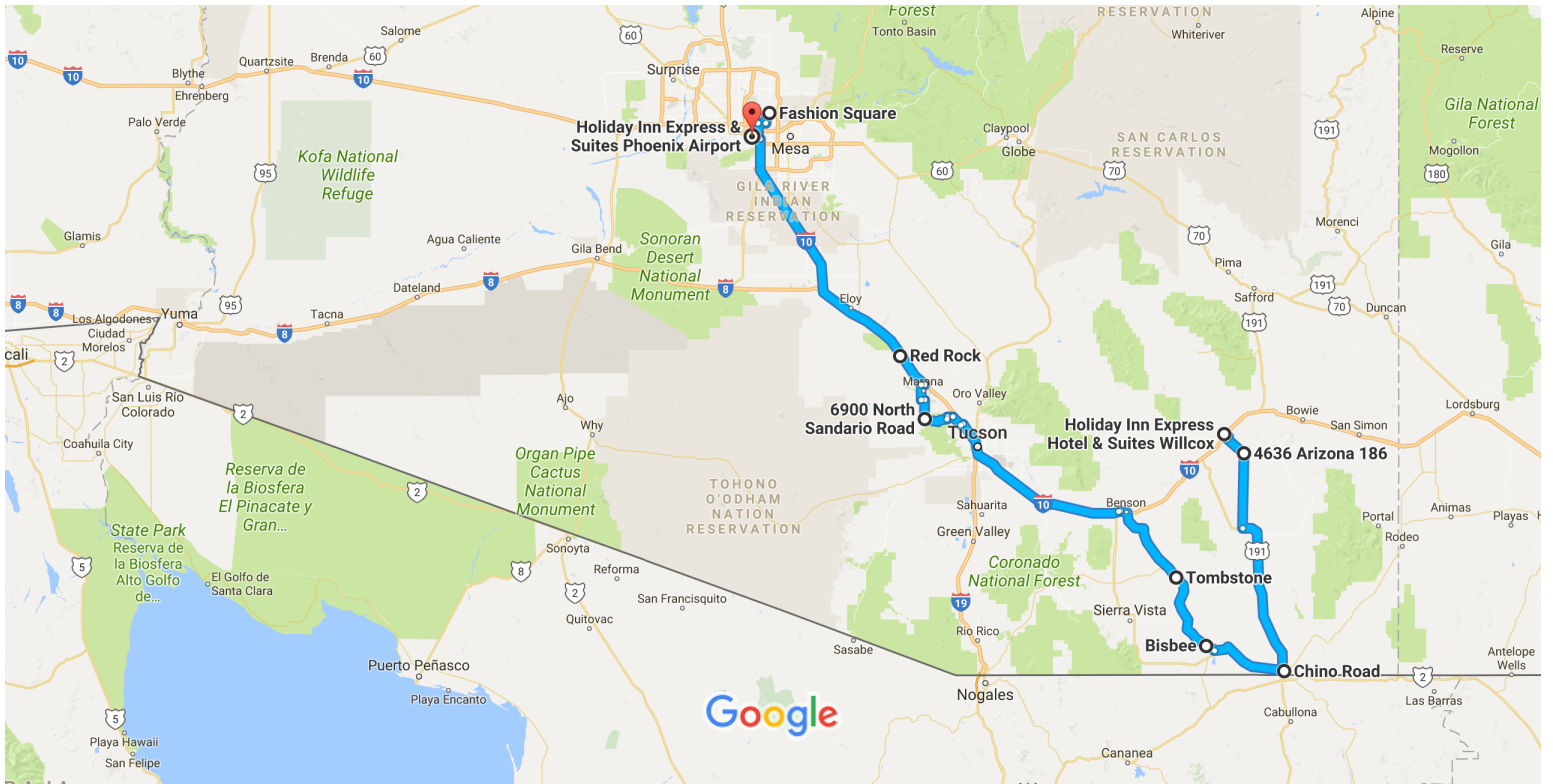

Holiday Inn Express Hotel & Suites Willcox to Holiday Inn Express & Suites Phoenix Airport

Drive 328 miles, 5 h 59 min

Map data ©2018 Google, INEGI 50 km

via AZ-186 E

5 h 59 min without traffic

5 h 59 min

328 miles