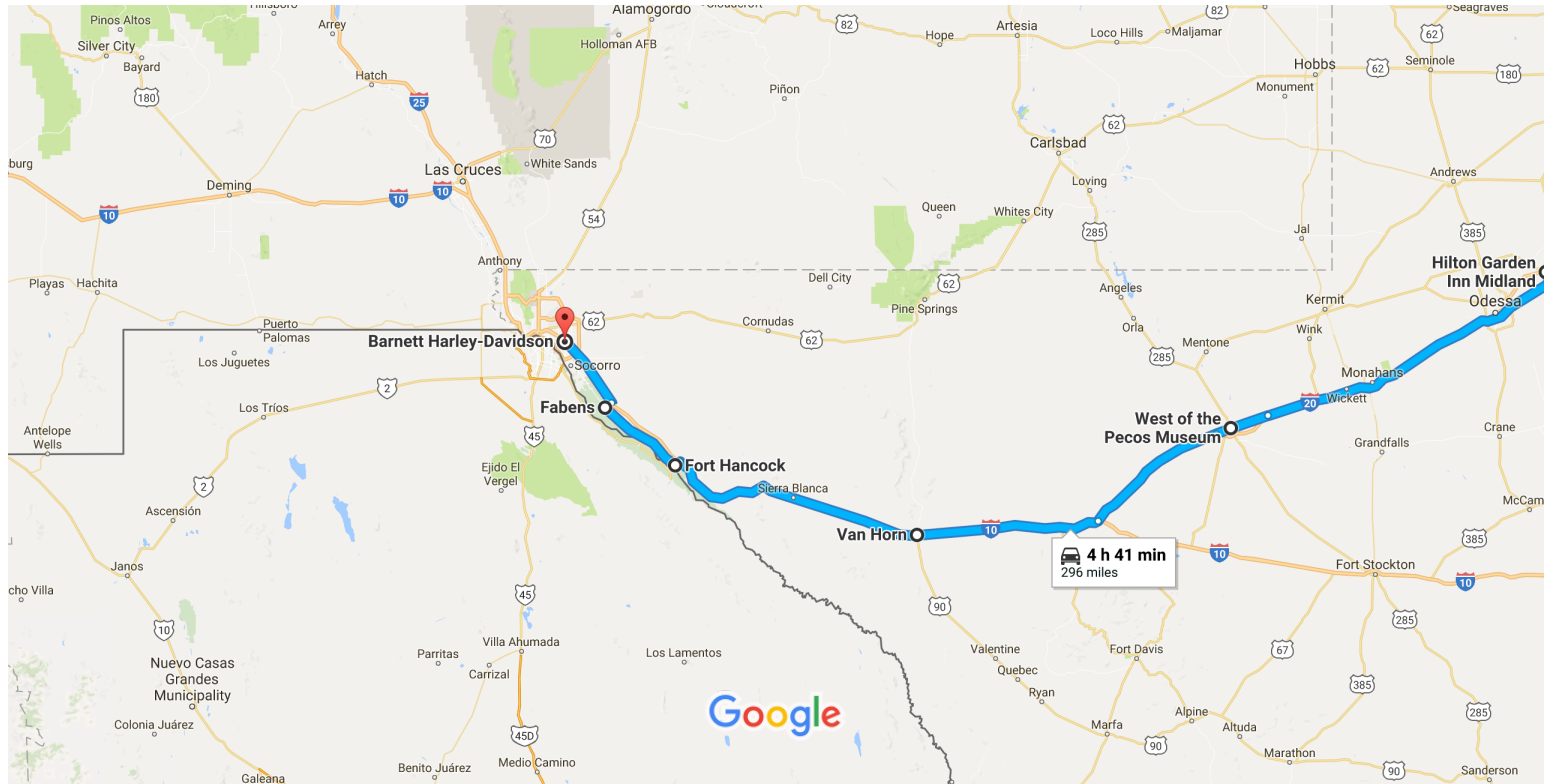

Hilton Garden Inn Midland to Barnett Harley-Davidson

Drive 296 miles, 4 h 41 min

Map data ©2018 Google, INEGI 50 km

via I-20 W

4 h 41 min without traffic

⚠️ Your destination is in a different time zone.

4 h 41 min

296 miles