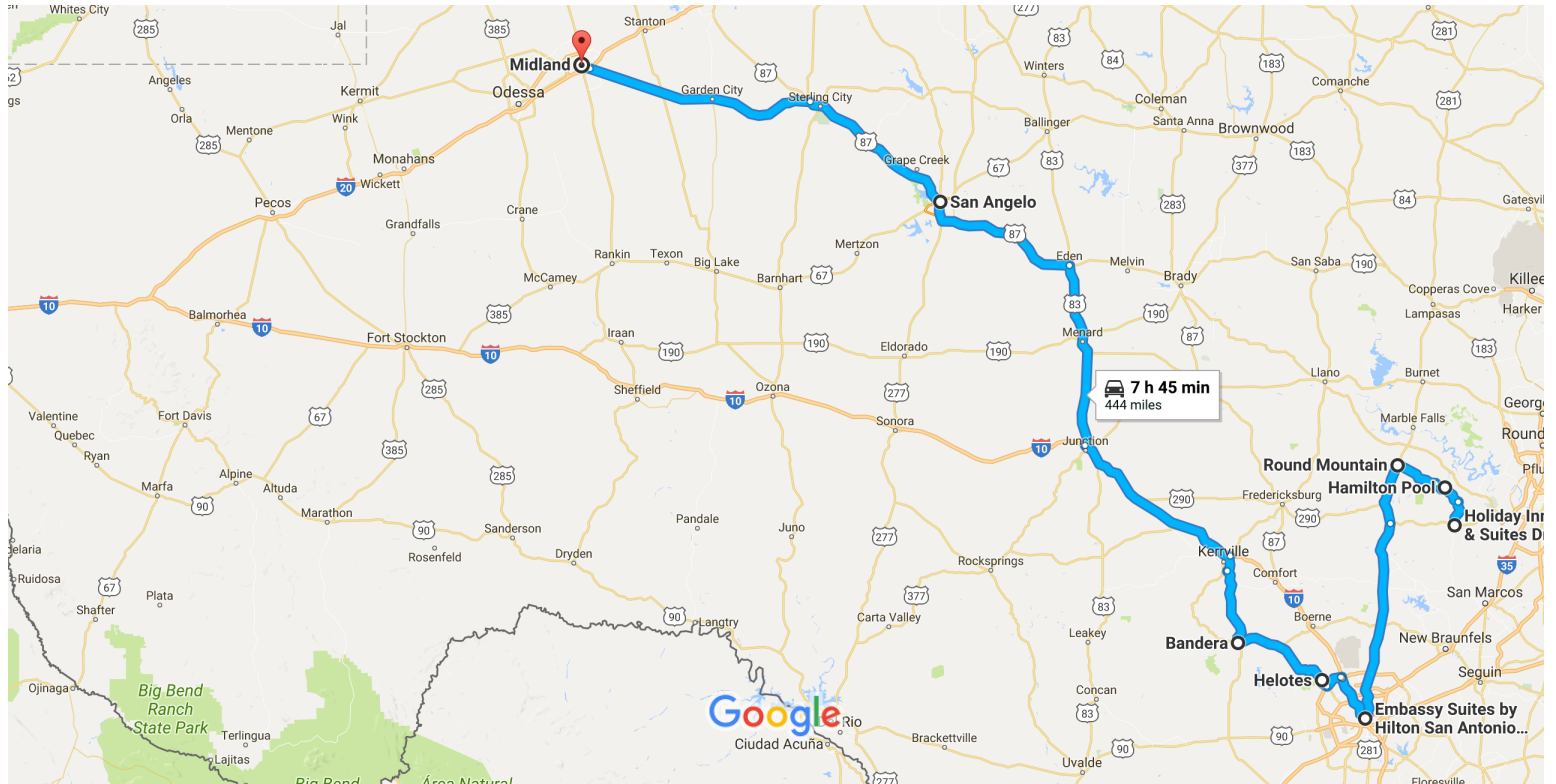

Holiday Inn Express & Suites Dripping Springs - Austin Area to Midland, TX, USA

Drive 444 miles, 7 h 45 min

Map data ©2018 Google, INEGI 50 km

via Ranch Rd 12 N and Hamilton Pool Rd

7 h 45 min without traffic

7 h 45 min

444 miles