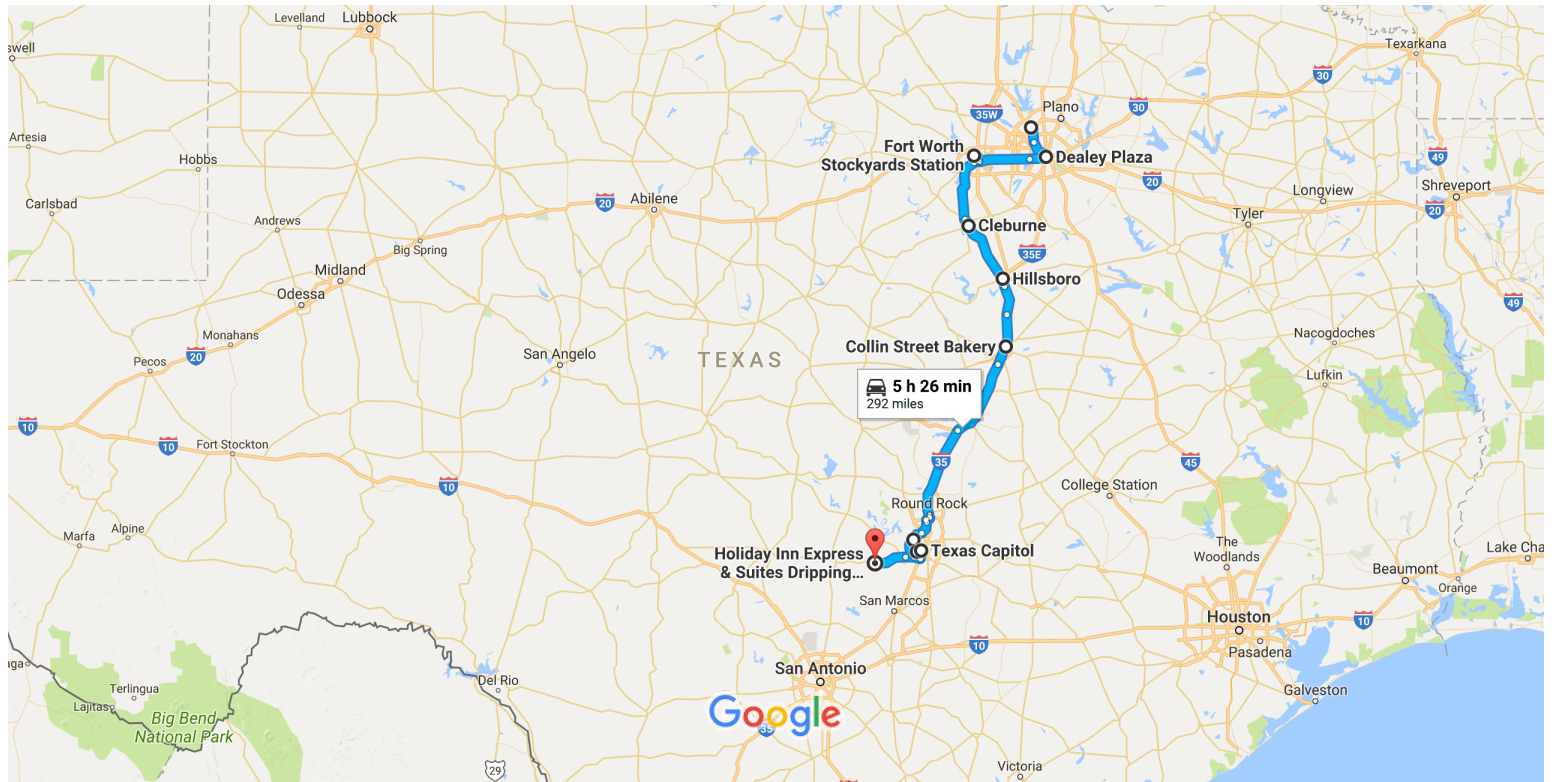

Maverick Harley-Davidson to Holiday Inn Express & Suites Dripping Springs - Austin Area

Drive 292 miles, 5 h 26 min

Map data ©2018 Google, INEGI 50 km

via I-35E S

5 h 26 min without traffic

This route has tolls.

5 h 26 min

292 miles